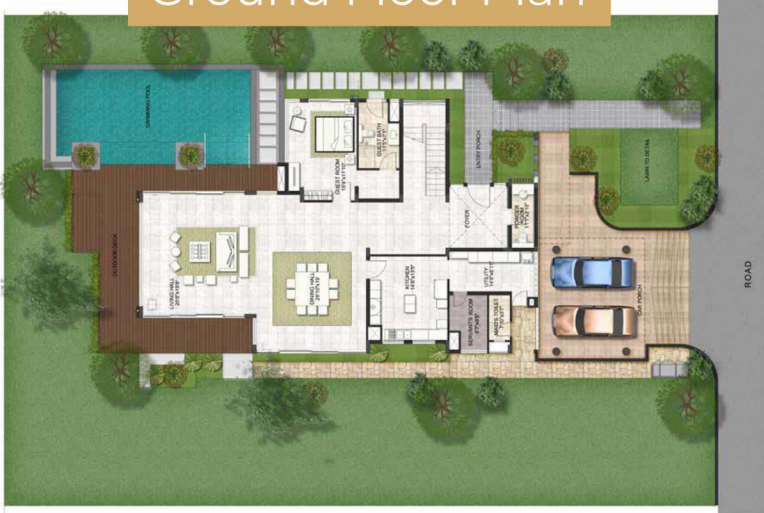

# Clairborne

Dubbed the *garden mansion*, Clairborne sits on lush green manicured gardens giving you the feeling of dwelling in a clean, green space.

Built Area

**7485** SQFT

Plot Area

**7250** SQFT

Onwards

- Swimming Pool
- Deck
- Gym Room
- And more...

Ground Floor Plan

First Floor Plan

Roof Deck Plan

Design