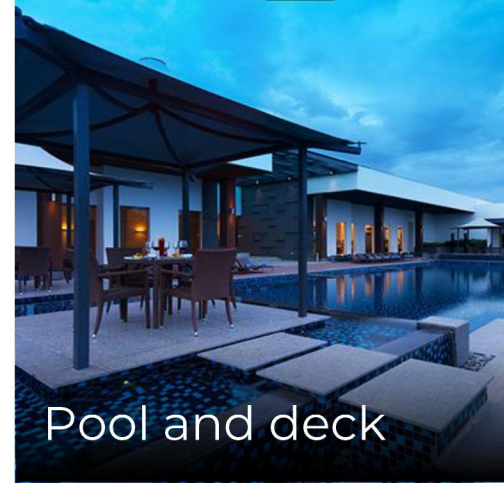

Restaurant

Pool and deck